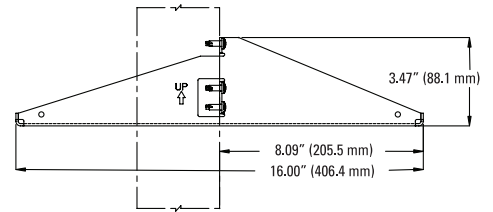

**CHATSWORTH
PRODUCTS**

16"D Low Profile Shelf

16"D (410 mm) Low Profile Shelf

Reduced height design saves on valuable rack space. Center mount design is ideal for single sided racks, mounts to either front or back of rack channel face. Mounting hardware not included. 19"W version holds equipment up to 17.25"W x 15.82"D (438.2 mm x 401.8 mm), 23"W version holds equipment up to 21.25"W x 15.82"D (539.8 mm x 401.8 mm). Made of strong, lightweight aluminum; supports up to 40 lb (18.1 kg).

ORDERING INFORMATION

Part Number	Description	Shipping Weight lb (kg)
11293-X19	16"D (410 mm) Low Profile Shelf, 2U for 19" Racks	4 (1.8)
11293-X23	16"D (410 mm) Low Profile Shelf, 2U for 23" Racks	5 (2.3)