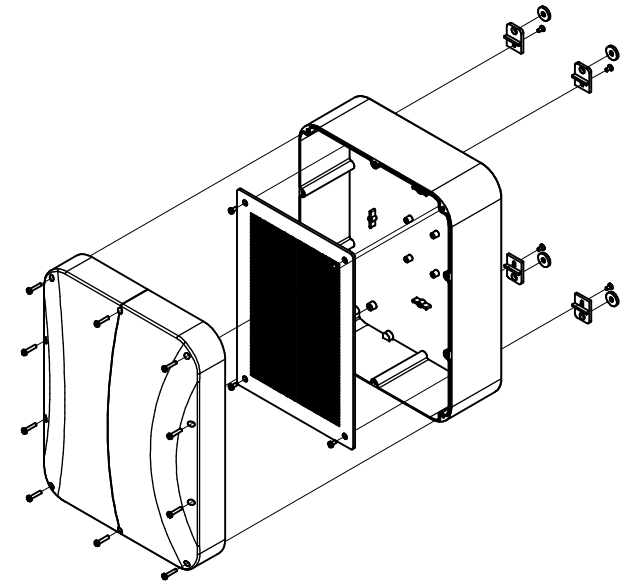

NOTE:

- Material: UL94-V0 White Polycarbonate NEMA 4 Enclosure
- UL94-HB Gray ABS Plastic Universal Mounting Panel
- 18 Ga. White Powder Coated Steel T-Bar Bracket

Includes:

- (1) Enclosure
- (1) T-bar Bracket
- (1) Universal Mounting Panel
- (4) Cushioning Washers
- (4) Wall Mount Brackets
- (4) M4 x 8 mm Flat Head Screws
- (4) M4 x 8 mm Pan head Screws
- (4) #6 x 5/16 in. Flat Head Thread-Forming Screws
- (4) #6 x 5/16 in. Pan Head Thread-Forming Screws
- (10) M4 x 20 mm Captive Torx Lid Screws
- (10) M4 x 20 mm Captive Phillips Lid Screws

4

3

2

1

D

D

6.40 [162.6]

C