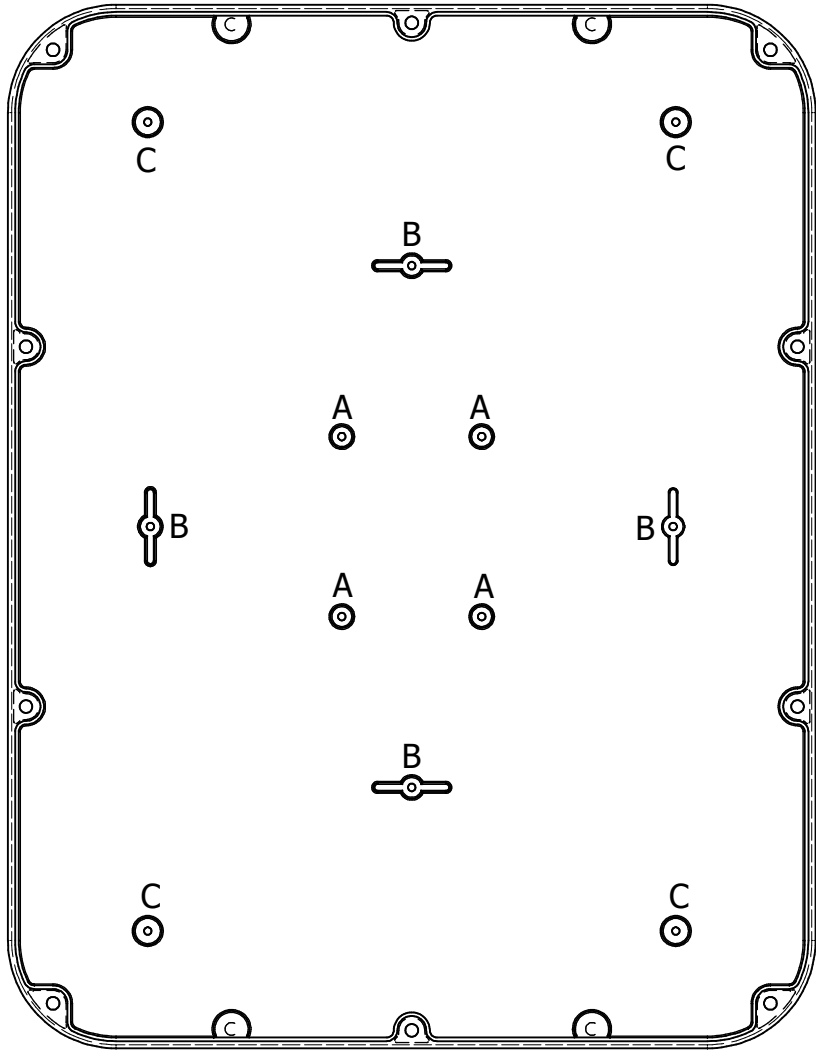

Mounting Legend

- A - Cisco AIR-AP-BRACKET-1 or -2
- B - Oberon T-bar
- C - Plastic Universal Mounting Panel

DRAWN	6/9/2020	Oberon, Inc. - 1315 S. Allen St. - State College, PA 16801		
CHECKED	6/9/2020	TITLE		
QA		Model 1022-00		
MFG	6/9/2020	SIZE	DWG NO	REV
CAH	6/9/2020	C	1022-00	3
APPROVED	6/9/2020	SCALE	SHEET 3 OF 3	
CAH	6/9/2020			
TOLERANCE:	.0 = +/- .030			
	.00 = +/- .015			
	.000 = +/- .005