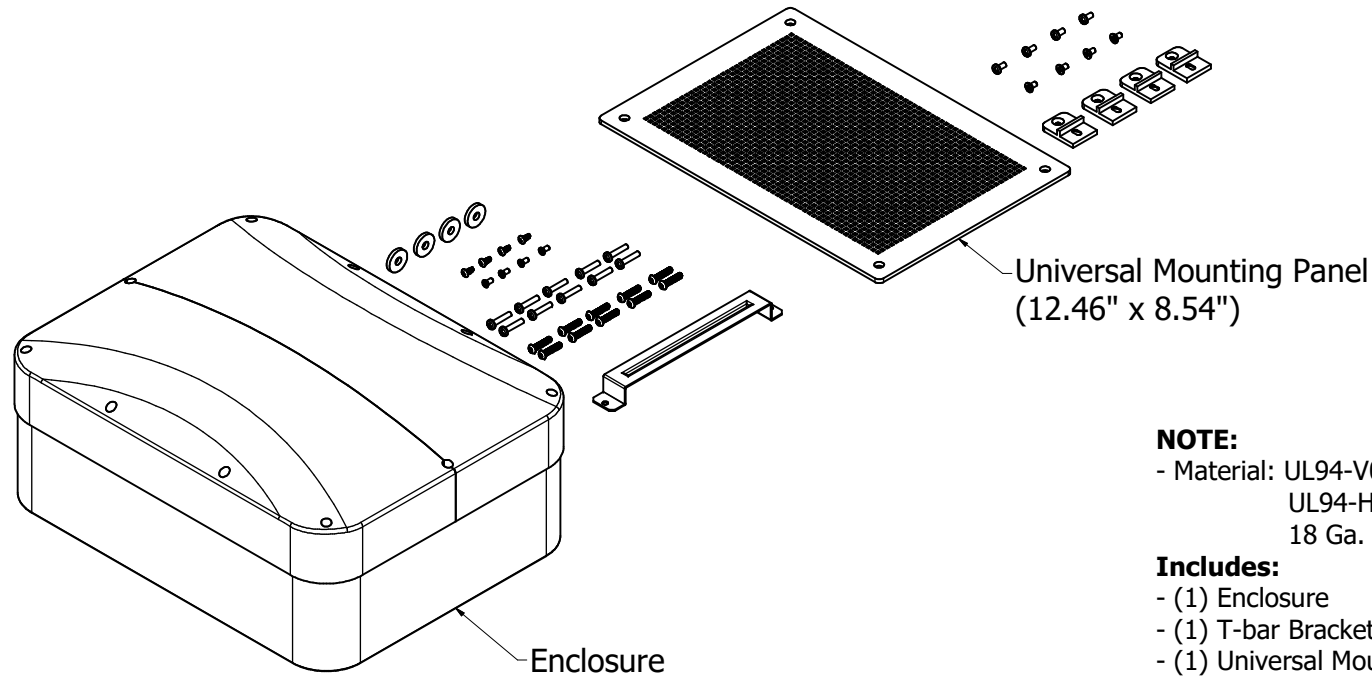

REVISION HISTORY				
ZONE	REV	DESCRIPTION	DATE	APPROVED
All	1	Added Mounting Legend	8/9/2019	DLV
All	2	Updated Views, "Includes" List, and Mounting Legend; Added Notes, Rearranged Pages	3/16/2020	CAH
All	3	Added #6 x 5/16 in. Flat Head Thread-Forming Screws; Updated "Includes" List	6/9/2020	CAH

NOTE:

- Material: UL94-V0 White Polycarbonate NEMA 4 Enclosure
- UL94-HB Gray ABS Plastic Universal Mounting Panel
- 18 Ga. White Powder Coated Steel T-Bar Bracket

Includes:

- (1) Enclosure
- (1) T-bar Bracket
- (1) Universal Mounting Panel
- (4) Cushioning Washers
- (4) Wall Mount Brackets
- (4) M4 x 8 mm Flat Head Screws
- (4) M4 x 8 mm Pan head Screws
- (4) #6 x 5/16 in. Flat Head Thread-Forming Screws
- (4) #6 x 5/16 in. Pan Head Thread-Forming Screws
- (10) M4 x 20 mm Captive Torx Lid Screws
- (10) M4 x 20 mm Captive Phillips Lid Screws