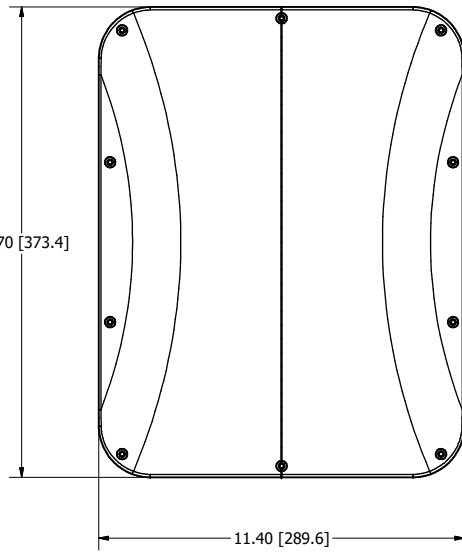

C

C

14.70 [373.4]

11.40 [289.6]