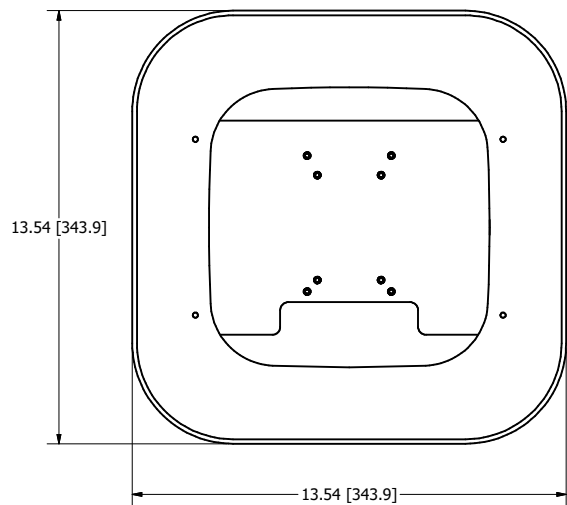

ENCLOSURE BACKBOX

TRIM

**NOTE: Trim cutout specific to access point

NOTE: All materials used in the construction of Oberon products must be RoHS compliant and meet RoHS2 Directive 2011/65/EU. Contact Oberon engineering if RoHS compliant materials are not available.