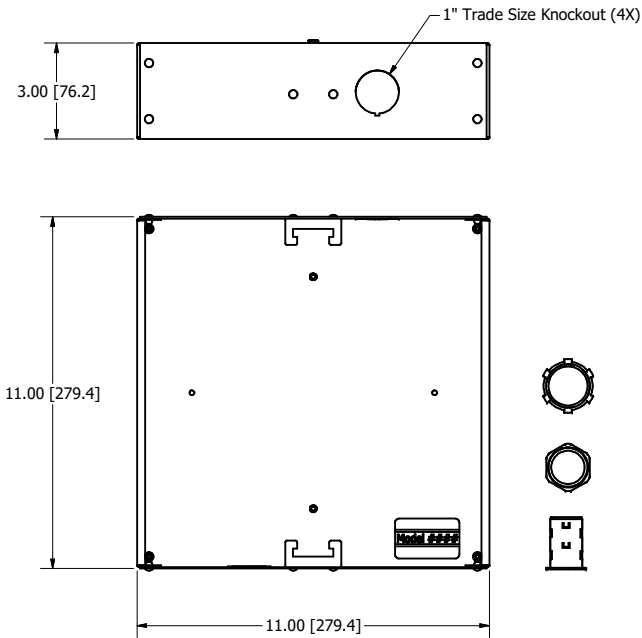

ENCLOSURE BACKBOX

TRIM

**NOTE: Trim cutout specific to access point

NOTE: All materials used in the construction of Oberon products must be RoHS compliant and meet RoHS2 Directive 2011/65/EU. Contact Oberon engineering if RoHS compliant materials are not available.

CONFIGURATION TABLE		
MODEL NUMBER	TRIM PART NUMBER	ACCESS POINT
1043-ANTMNT	37-104X-ANTMNT-S2	For Antennas or as Blank Cover
1043-ARAP315	37-104X-ARAP315-S2	Aruba AP315
1043-AP335	37-104X-AP335-S2	Aruba AP335 or AP345
1043-ARAP505	37-104X-ARAP505-S2	Aruba AP505
1043-ARAP515	37-104X-ARAP515-S2	Aruba AP515
1043-ARAP535	37-104X-ARAP535-S2	Aruba AP535
1043-ARAP555	37-104X-ARAP555-S2	Aruba AP555
1043-ARAP635	37-104X-ARAP635-S2	Aruba AP635
1043-ARAP655	37-104X-ARAP655-S2	Aruba AP655
1043-CCOAP	37-104X-CCOAP-S2	Cisco 2700, 3700 Series APs
1043-CCOAP3800	37-104X-CCOAP3800-S2	Cisco 2800, 3800 Series APs
1043-COAP4800	37-104X-COAP4800-S2	Cisco 4800 Series APs
1043-COAP9115	37-104X-COAP9115-S2	Cisco 9115i Series APs
1043-COAP9120	37-104X-COAP9120-S2	Cisco 9120i Series APs
1043-COAP9130	37-104X-COAP9130-S2	Cisco 9130i Series APs
1043-COAP9136	37-104X-COAP9136-S2	Cisco 9136i Series APs
1043-CW9166	37-1040-CW9166-S2	Cisco 9164, 9166 Series APs
1043-FL	37-104X-FL	General Purpose
1043-FLRD	37-104X-FLRD	General Purpose
1043-MIST43	37-104X-MIST43-S2	Juniper Mist 43 Access Point
1043-ND	ND	N/A (No Trim Included)

NOTES:

- Weight: 6 lbs.
- Material: 20 Ga. Galvanized Steel Backbox
20 Ga. White Powder Coated Steel Trim
(All SKUs Except -FL and -IBW)
ABS Plastic Trim (For -FL and -IBW SKUs Only)

Includes:

- (1) Backbox
- (1) Trim, Specific To Access Point
- (1) Dual Cable Egress Firestop Grommet
- (1) 1 in. Trade Size Conduit Connector
- (2) Adjustable Box Mounting Brackets
- Access Point Attachment Hardware
- (1) T-Bar Bracket (For -FL and -ANTMNT SKUs Only)
- (1) Cisco Mounting Bracket (For -FL SKUs Only)